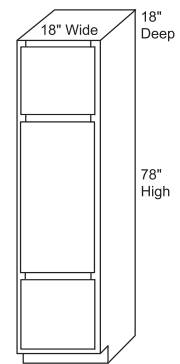

BATHROOM COMPONENTS – HERITAGE SERIES

ITEM NO.
TRV2430
TRV3030
TRV3630
TRV4830

ITEM NO.
V2418D
V3018D
V3021D

ITEM NO.
V2418
V3018

L7818
REVERSIBLE

ITEM NO.
V3618D
V3621D

ITEM NO.
V4818D
V4821D
V6021D

ITEM NO.
LB242H
LB302H
LB363H
LB484H